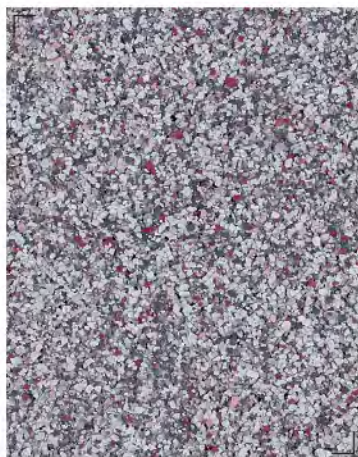

Earthcote

GRANITE PAINT

BRUSH-ON INTERIOR PRODUCT

SPOOK EN DISSEL

MOKOPANE BARK

FOEFIE SLIDE

SIEVED STONE

MUD PIE

TAR ROAD

OLD COPPER

RED SHALE

BIRDS EGG

PLEASE NOTE

COLOURS SHOWN HERE ARE INTENDED AS A GUIDE ONLY. TO VIEW PALETTES AND ACCURATE COLOUR SAMPLES, VISIT YOUR NEAREST PAINT&PLACE STORE.

INSPIRED BY THE LOOK OF GRANITE ROCK, THIS ROBUST DIY PAINT GETS ITS FLECKED APPEARANCE FROM RECYCLING DRIED PAINT.

Granite rock has this effect; every time you look at it, you see different flecks of colour. Sometimes the reds jump out at you, sometimes the blacks or the greens. It's magical.

GRANITE PAINT

- INTERIORS ONLY
- BRUSH APPLIED
- NOT FOR ANY WET AREAS EG. SHOWERS
- SELECTED COLOUR RANGE AND CUSTOM TINTED COLOURS