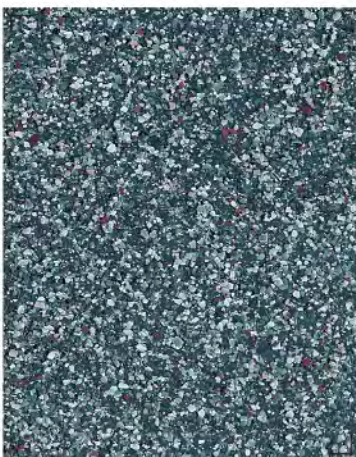

Earthcote

GRANITE PAINT

BRUSH-ON INTERIOR PRODUCT

SPOOK EN DISSEL

MOKOPANE BARK

FOEFIE SLIDE

SIEVED STONE

MUD PIE

TAR ROAD

OLD COPPER

RED SHALE

BIRDS EGG

PLEASE NOTE

COLOURS SHOWN HERE ARE INTENDED AS A GUIDE ONLY. TO VIEW PALETTES AND ACCURATE COLOUR SAMPLES, VISIT YOUR NEAREST PAINT&PLACE STORE.

INSPIRED BY THE LOOK OF GRANITE ROCK, THIS ROBUST DIY PAINT GETS ITS FLECKED APPEARANCE FROM RECYCLING DRIED PAINT.

Granite rock has this effect; every time you look at it, you see different flecks of colour. Sometimes the reds jump out at you, sometimes the blacks or the greens. It's magical.

GRANITE PAINT

- INTERIORS ONLY
- BRUSH APPLIED
- NOT FOR ANY WET AREAS EG. SHOWERS
- SELECTED COLOUR RANGE AND CUSTOM TINTED COLOURS