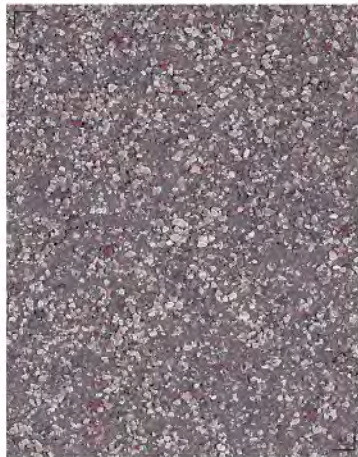

Earthcote

GRANITE PAINT

BRUSH-ON INTERIOR PRODUCT

SPOOK EN DISSEL

MOKOPANE BARK

FOEFIE SLIDE

SIEVED STONE

MUD PIE

TAR ROAD

OLD COPPER

RED SHALE

BIRDS EGG

PLEASE NOTE

COLOURS SHOWN HERE ARE INTENDED AS A GUIDE ONLY. TO VIEW PALETTES AND ACCURATE COLOUR SAMPLES, VISIT YOUR NEAREST PAINT&PLACE STORE.

INSPIRED BY THE LOOK OF GRANITE ROCK, THIS ROBUST DIY PAINT GETS ITS FLECKED APPEARANCE FROM RECYCLING DRIED PAINT.

Granite rock has this effect; every time you look at it, you see different flecks of colour. Sometimes the reds jump out at you, sometimes the blacks or the greens. It's magical.

GRANITE PAINT

- INTERIORS ONLY
- BRUSH APPLIED
- NOT FOR ANY WET AREAS EG. SHOWERS
- SELECTED COLOUR RANGE AND CUSTOM TINTED COLOURS