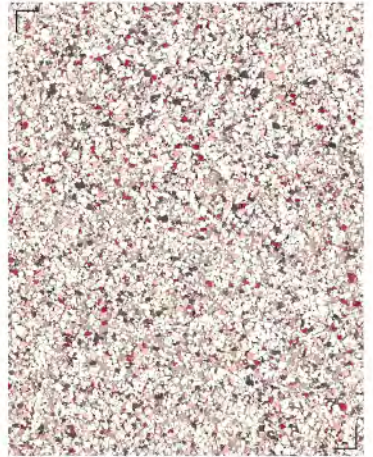

Earthcote

GRANITE PAINT

BRUSH-ON INTERIOR PRODUCT

SPOOK EN DISSEL

MOKOPANE BARK

FOEFIE SLIDE

SIEVED STONE

MUD PIE

TAR ROAD

OLD COPPER

RED SHALE

BIRDS EGG

PLEASE NOTE

COLOURS SHOWN HERE ARE INTENDED AS A GUIDE ONLY. TO VIEW PALETTES AND ACCURATE COLOUR SAMPLES, VISIT YOUR NEAREST PAINT&PLACE STORE.

INSPIRED BY THE LOOK OF GRANITE ROCK, THIS ROBUST DIY PAINT GETS ITS FLECKED APPEARANCE FROM RECYCLING DRIED PAINT.

Granite rock has this effect; every time you look at it, you see different flecks of colour. Sometimes the reds jump out at you, sometimes the blacks or the greens. It's magical.

GRANITE PAINT

- INTERIORS ONLY
- BRUSH APPLIED
- NOT FOR ANY WET AREAS EG. SHOWERS
- SELECTED COLOUR RANGE AND CUSTOM TINTED COLOURS