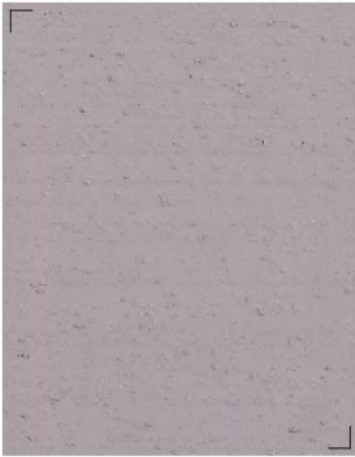

Earthcote

SAND PAINT

BRUSH OR ROLLER APPLIED EXTERIOR PRODUCT

CLAY MAN

BUFFEL VEL

SPOOK WIND

BLESBOK

GRYS YS

GROOTBEK JAN

MOERKOFFIE

GRAVEL

KALAHARI GEEL

PLEASE NOTE

COLOURS SHOWN HERE ARE INTENDED AS A GUIDE ONLY. TO VIEW PALETTES AND ACCURATE COLOUR SAMPLES, VISIT YOUR NEAREST PAINT&PLACE STORE.

A FINE-GRAIN LOOK, LIKE MUD OR CLAY, FOR ULTRA-FLAT
LIGHT-ABSORBING WALLS.

If you stick your hands in clay and let it dry and crack, or if you pull a wire through a lump of potter's clay you'll get an idea of a wall done in Sand paint. If you go hiking in a place like Sossusvlei in Namibia and you take a mud bath, the look of the sun-dried clay on your body would be just like this.

SAND PAINT

- INTERIORS & EXTERIORS
- BRUSH OR ROLLER APPLIED
- STANDARD COLOUR RANGE AND SELECTED COLOURS
- 2 FINISHES AVAILABLE, A MATT CHALKY FINISH AND A FINE TEXTURE WITH SLIGHT SHEEN